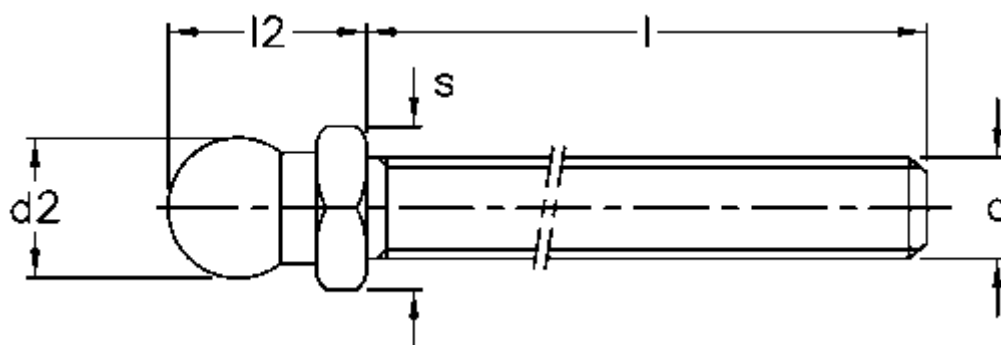

Article number: 2310302861

Description: E+G Threaded stem, Zinc-plated steel
SM-24-M24x158

Measures

$d = M24$

$d_2 = 23.9$

$l = 158$

$l_2 = 37$

$s = 24$